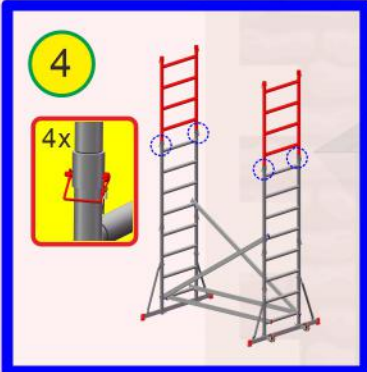

DIY 4 Aluminium Scaffold Tower

Manufactured by

Loyal Scaffolding Limited

www.loyal-scaffolding.com

UK Distributor

Aluminium Scaffold Towers Ltd.

01353 778811

sales@aluminium-scaffoldtowers.co.uk