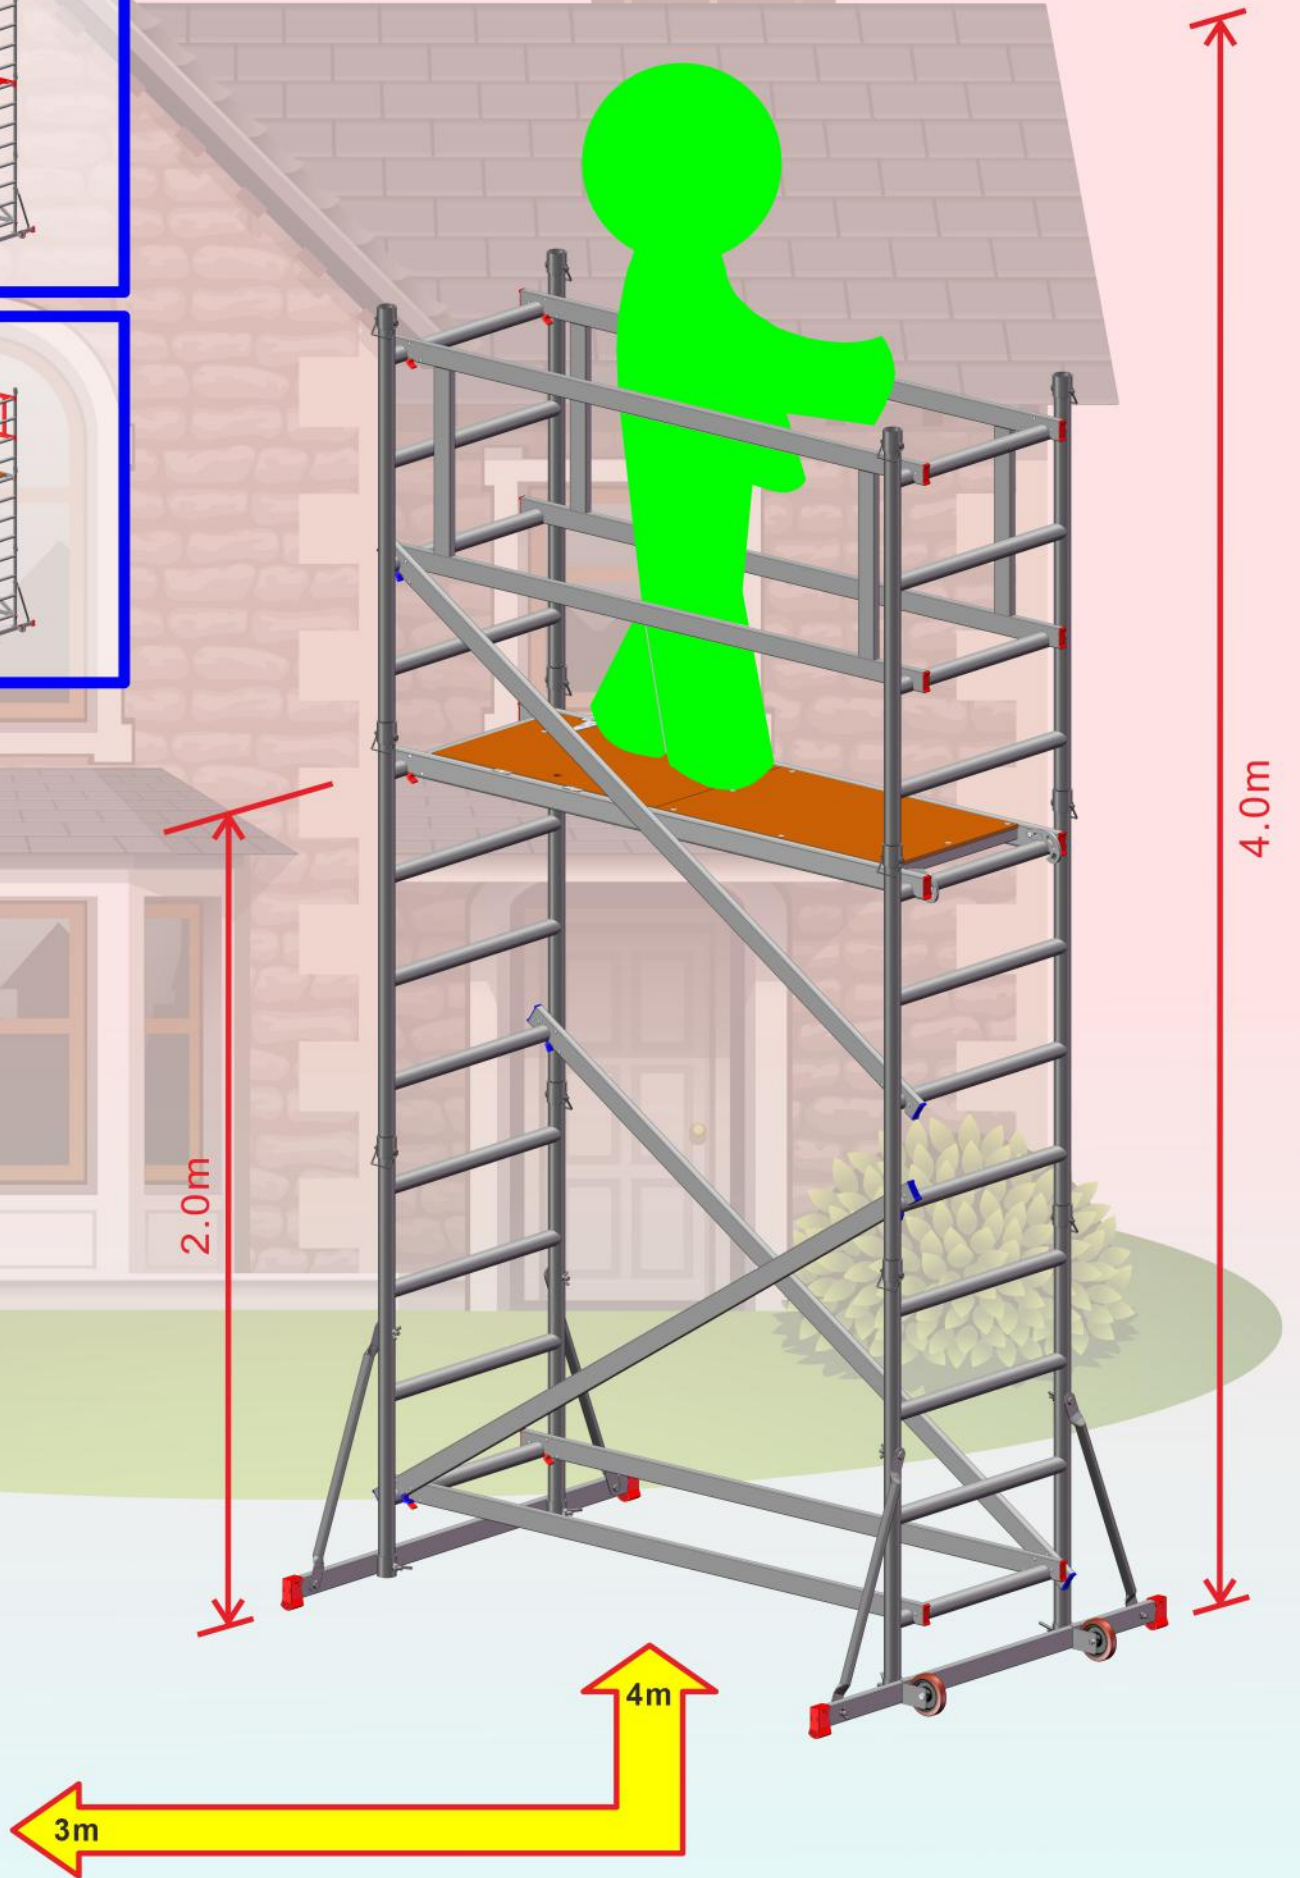

DIY 4 Aluminium Scaffold Tower

Manufactured by

Loyal Scaffolding Limited

www.loyal-scaffolding.com

UK Distributor

Aluminium Scaffold Towers Ltd.

01353 778811

sales@aluminium-scaffoldtowers.co.uk