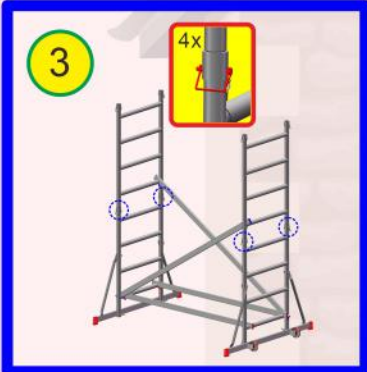

DIY 4 Aluminium Scaffold Tower

Manufactured by

Loyal Scaffolding Limited

www.loyal-scaffolding.com

UK Distributor

Aluminium Scaffold Towers Ltd.

01353 778811

sales@aluminium-scaffoldtowers.co.uk