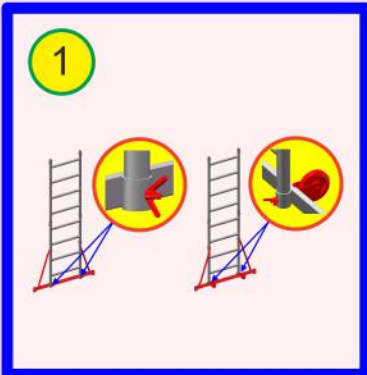

DIY 4 Aluminium Scaffold Tower

Manufactured by

Loyal Scaffolding Limited

www.loyal-scaffolding.com

UK Distributor

Aluminium Scaffold Towers Ltd.

01353 778811

sales@aluminium-scaffoldtowers.co.uk