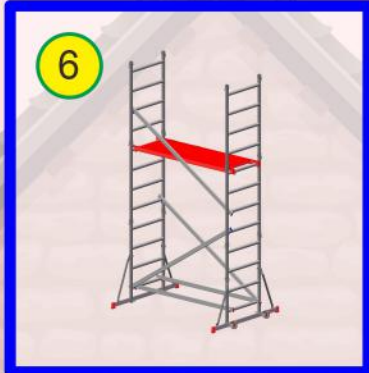

DIY 4 Aluminium Scaffold Tower

Manufactured by

Loyal Scaffolding Limited

www.loyal-scaffolding.com

UK Distributor

Aluminium Scaffold Towers Ltd.

01353 778811

sales@aluminium-scaffoldtowers.co.uk