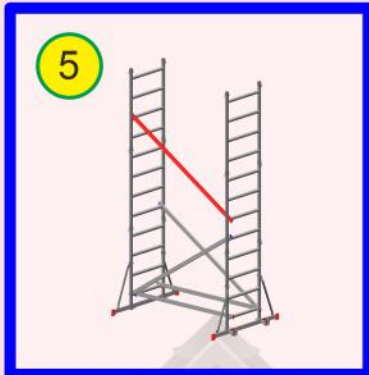

DIY 4 Aluminium Scaffold Tower

Manufactured by

Loyal Scaffolding Limited

www.loyal-scaffolding.com

UK Distributor

Aluminium Scaffold Towers Ltd.

01353 778811

sales@aluminium-scaffoldtowers.co.uk