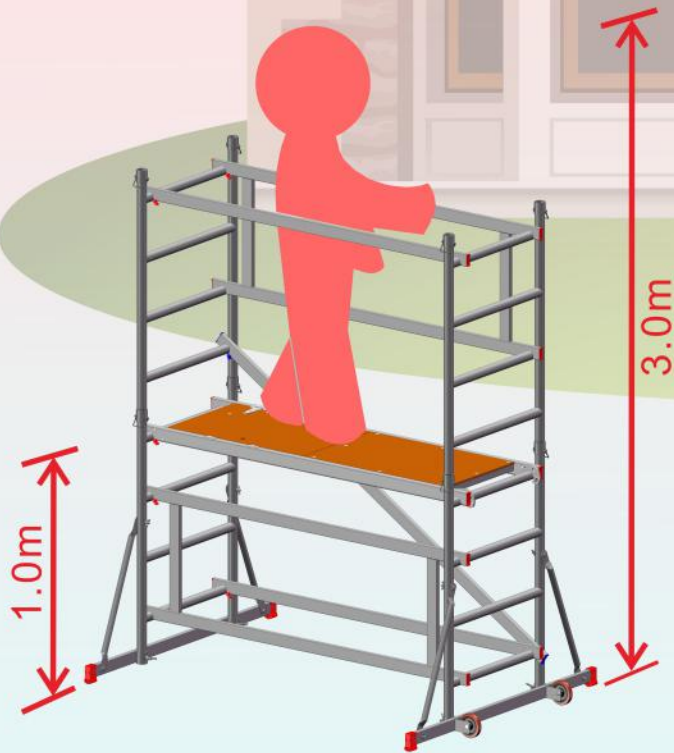

DIY 4 Aluminium Scaffold Tower

Manufactured by

Loyal Scaffolding Limited

www.loyal-scaffolding.com

UK Distributor

Aluminium Scaffold Towers Ltd.

01353 778811

sales@aluminium-scaffoldtowers.co.uk